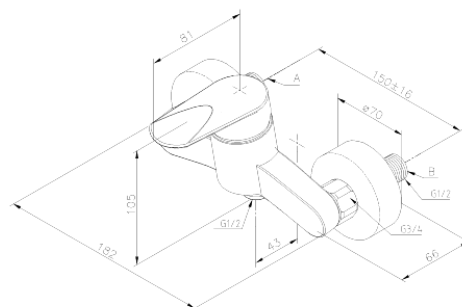

FM Mattsson Mora Group Denmark
Abildager 26 A, 2605 Brøndby, Denmark
Østbirkvej 2, 5240 Odense NØ, Denmark

+45 63 10 22 10 danmark@fmm-mora.com

For more information please visit www.damixa.com

damixa